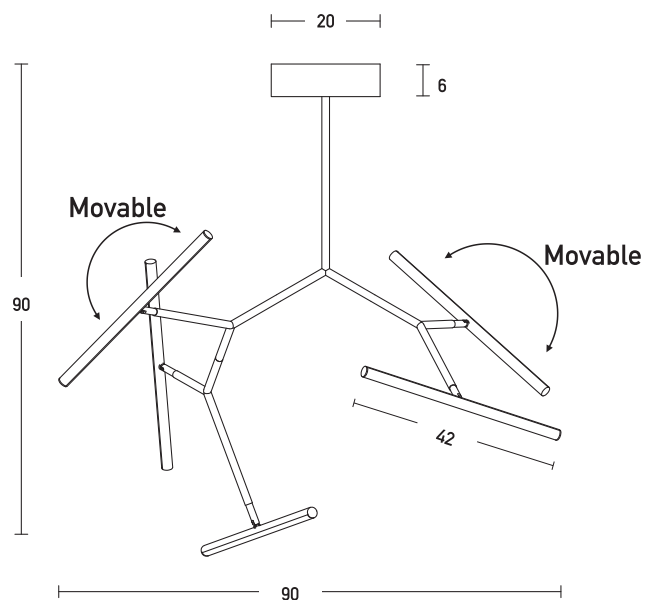

Product Data Sheet

Date: 04/06/2021
www.zambelislights.gr

Code 2070

Color: Sandy Black
 Gold Matt

Indoor Lighting

Power	49W
Voltage	220-240V
Operating Frequency	50/60Hz
Color Temperature	3000K
Lumen	3920Lm
Cri	80
Dimensions	L: 90cm W: 50cm H: 90cm
Base	Ø: 20cm H: 6cm
Dimmable Triac	○
Material	Aluminium - Silicon
Special Feature	Movable Profile 42cm , Ø: 2cm

Description

Indoor Pendant Led light by Aluminium and Silicon in Sandy Black color with Gold Matt Details. Light with Movable Profiles.

5213010011811